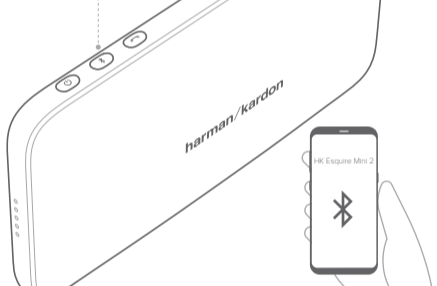

ESQUIRE MINI 2

QUICK START GUIDE

For more information, please visit harmankardon.com

harman/kardon
by HARMAN

/ 1. WHAT'S IN THE BOX

/ 2. BUTTONS

/ 3. CONNECTIONS

/ 4. POWERBANK

/ 5. BLUETOOTH

5.1. Bluetooth connection

5.2. Music control

/ 6. SPEAKERPHONE

/ 7. MUTE

/ 8. LED INDICATION

8.1. Battery charging indication

8.2. Main LED indication

LED indication	Status
● ● ● ● ●	On
● ● ● ● ●	Battery > 15%
● ● ● ● ●	Battery < 15%
● ● ● ● ●	Regular blinking
● ● ● ● ●	Battery < 15%
● ● ● ● ●	Regular blinking
● ● ● ● ●	Charging

LED indication	Status
● ● ● ● ●	Fast blinking
○	Pairing mode / incoming call
○	Slow blinking
○	Bluetooth not connected
○	On
○	Bluetooth connected
○	On
○	Bluetooth not connected
○	On
○	Having phone call
●	On
●	Mute

/ 9. TECHNICAL SPECIFICATIONS

• Bluetooth version:	4.2
• Support:	A2DP 1.3, AVRCP 1.5, HFP 1.6
• Transducers:	1.75 inch full range *1
• Rated power:	8W RMS
• Frequency response:	130Hz – 20kHz(-6dB)
• Signal-to-noise ratio:	80dB
• Charging input:	5V ⇄ 1A
• Battery type:	Lithium-ion Polymer (3.8V/2200mAh)
• Battery charge time:	3 hours
• Music playing time:	up to 10 hours (varies by volume level and content)
• USB charge out:	5V ⇄ 1A (Maximum)
• Bluetooth transmitter power:	0 - 9dBm
• Bluetooth transmitter frequency range:	2402MHz - 2480MHz
• Bluetooth transmitter modulation:	GFSK, π/4 DQPSK, 8DPSK
• Dimensions (H x W x D):	75.20 x 140 x 26.10mm
• Weight:	250.5g

/ DA